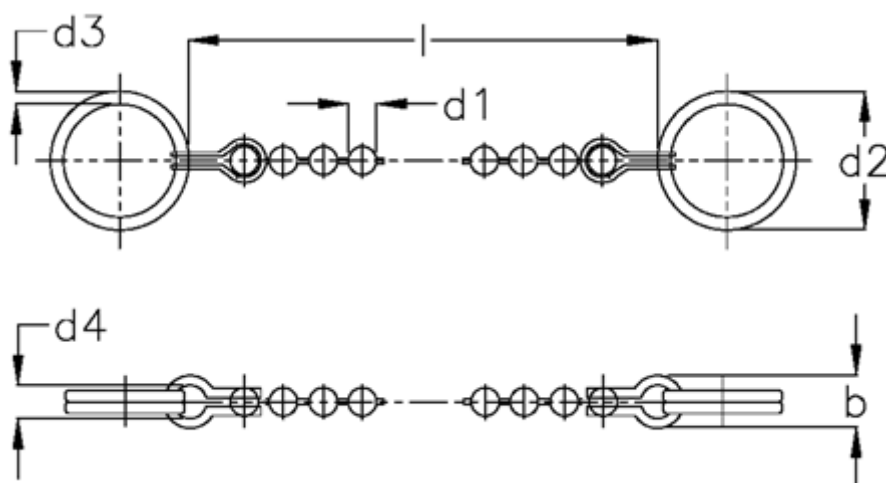

Article number: 20015100014
Description: E+G Ball chain
GN 111-1000-14

Measures

b	= 6
d1	= 3.5
d2	= 14
d3	= 1.0
d4	= 4
l	= 1000
Static load (N)	= 50